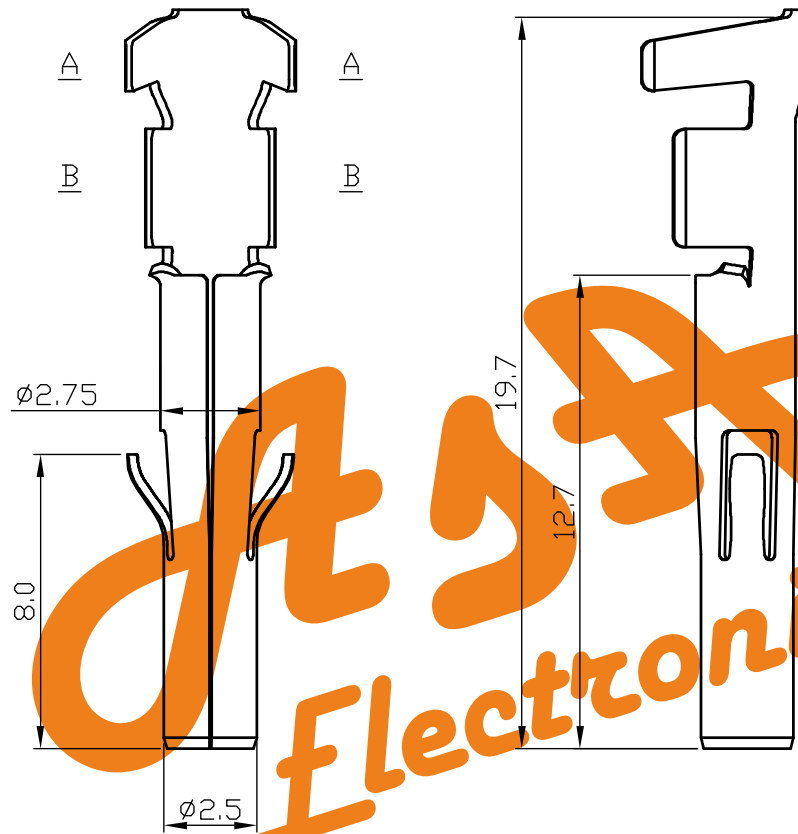

63080 Type Terminal

WWW.ASA-Elec.com

ASA Electronic
 WWW.ASA-Elec.com
AsA Electronic Co.
 Tel : (+98) 21 66 73 56 82 Mob : (+98) 912 03 161 02

Terminal		Phosper Bronze	1		
No.	Item/Material No.	Material	QTY	Remark	
Unmarked Tolerance					
		Unit	Scale	Design Unit	Size
		mm	—	Metric	A4
Draw	Review	Approve	Material	Drawing No.	Part No.
			Item	63080-YT	