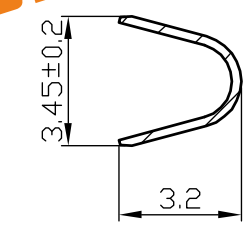

63080 Type Terminal

WWW.ASA-Elec.com

ASA Electronic
 WWW.ASA-Elec.com
AsA Electronic Co.
 Tel : (+98) 21 66 73 56 82 Mob : (+98) 912 03 161 02

Terminal		Phosper Bronze	1		
No.	Item/Material No.	Material	QTY	Remark	
Unmarked Tolerance					
		Unit	Scale	Design Unit	Size
		mm	—	Metric	A4
Draw	Review	Approve	Material	Drawing No.	Part No.
			Item	63080-YT	